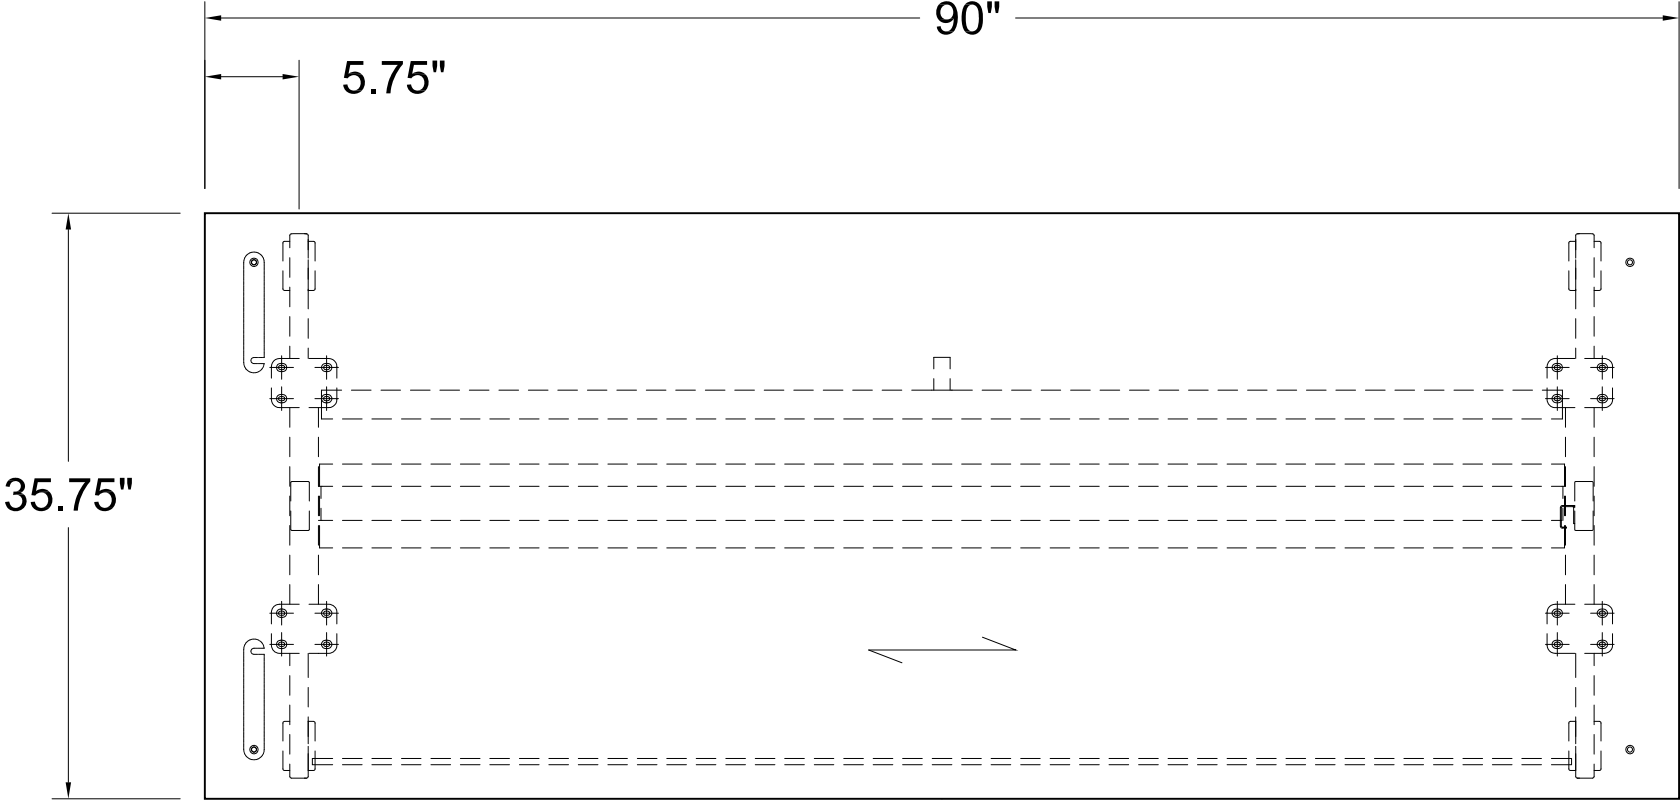

**PLAN VIEW**

90" x \*36" METRONOME FLIP TOP TABLE

THIS DRAWING IS CONFIDENTIAL AND PROPRIETARY. NO PART OF THIS DRAWING MAY BE COPIED, DISCLOSED TO ANY THIRD PARTY OR USED FOR ANY PURPOSE WITHOUT THE EXPRESS WRITTEN AUTHORIZATION OF NIENKAMPER FURNITURE & ACCESSORIES

\*DENOTES NOMINAL TABLE DEPTH